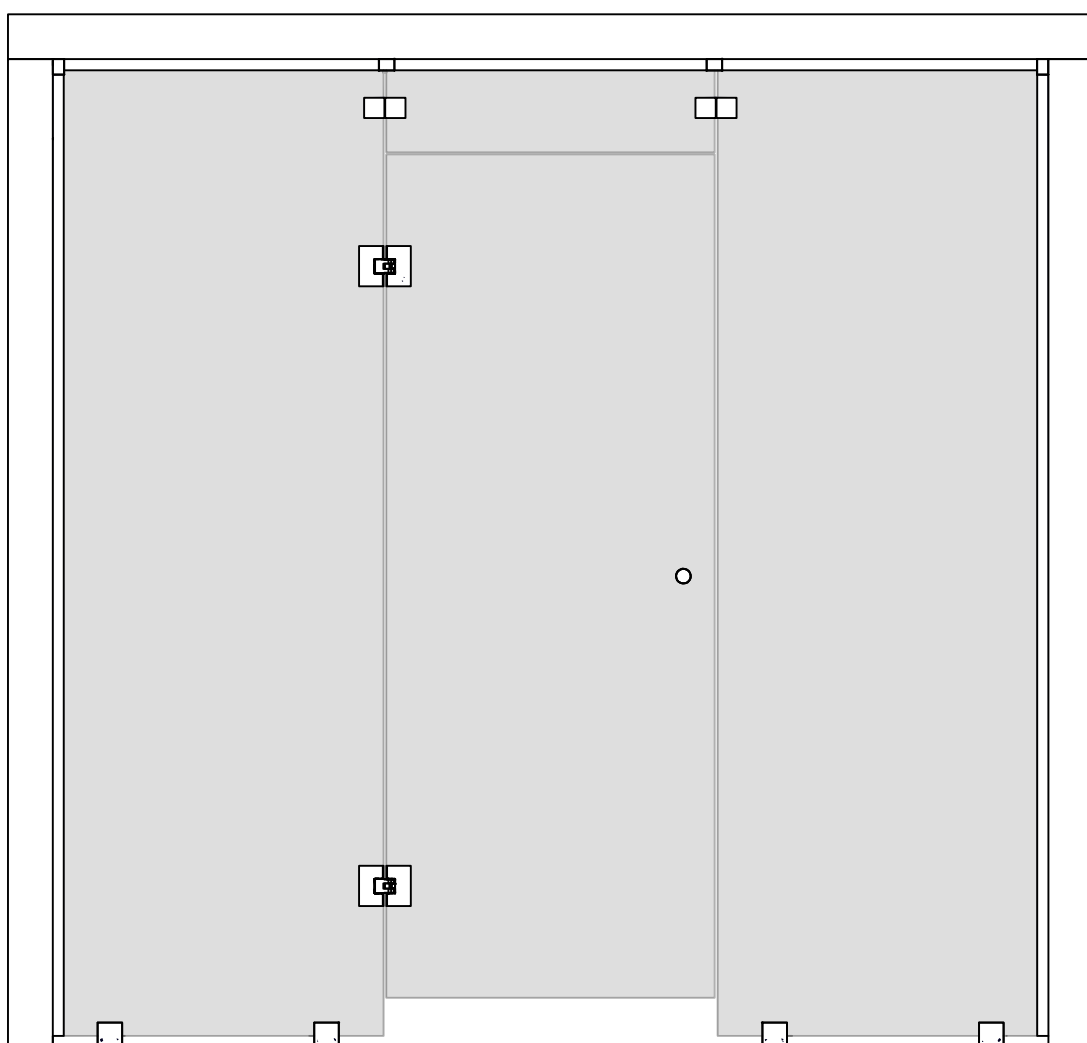

HIETAKARI®

8/25 6IRLM

S48

Parts

1. x2

2. x4

3. x5

4/83 31RLM

4. 5x25mm

4/83 14RLM

5. 3.5x39mm

6. x2

7. x1

8. x1

8/65 242LM

9. x2